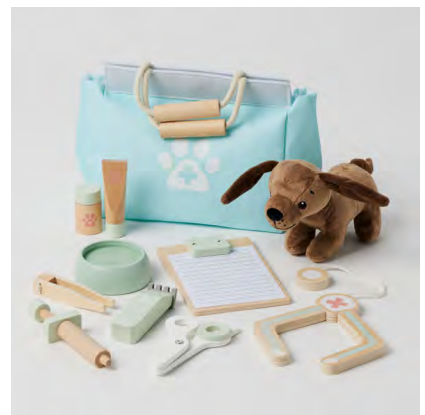

\$28.50 MOQ 2

Wooden Vet Play Set

MDF, Plywood
W55 x H31 x D43cm

NAWT741

\$28.50 MOQ 2

Ambulance

Teak Wood, Pine Wood, MDF
W12.5 x H7.5 x D9.5cm

NAWT187