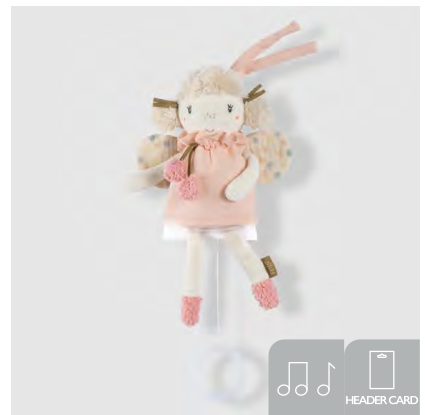

Fehn Rattle Ring Fairy

Muslin, Velvet, Polyester, Plastic
W9 x H17 x D5cm

045093

\$9.95 MOQ 3

Fehn Rainmaker Mouse

Muslin, Velvet, Plastic
W11.5 x H20 x D6.5cm

045086

\$12.25 MOQ 3