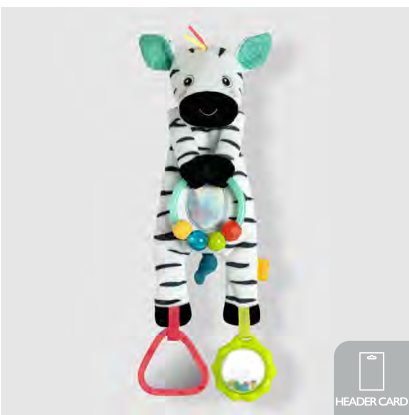

Fehn Pram Chain Caterpillar

Velvet, Polyester
W61 x H10 x D3cm

055344

\$22.70 MOQ 2

Fehn Rattle Ring Flower

Velvet, Polyester
W12 x H14.5 x D2cm

055320

\$8.20 MOQ 3