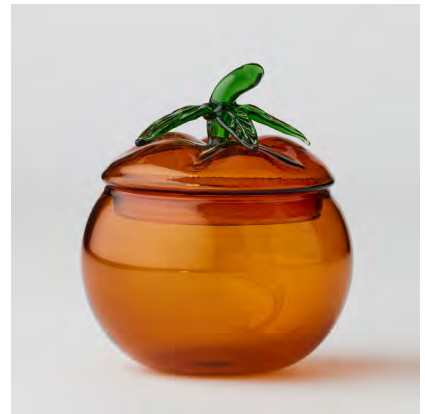

\$13.61 MOQ 6

Limone Jar

Borosilicate Glass
W8.5 x H13.5 x D8.5cm

KCSW002

\$13.61 MOQ 4

Pomodoro Jar

Borosilicate Glass
W10 x H11 x D10cm

KCSW003