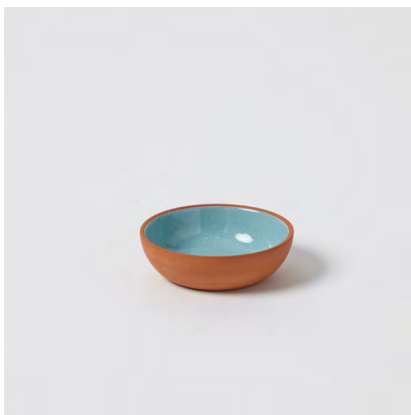

Casa Sol Small Shallow Bowl - Blue

Terracotta
W11.5 x H3.5 x D11.5cm

BCSW001BL

$4.07 MOQ 6