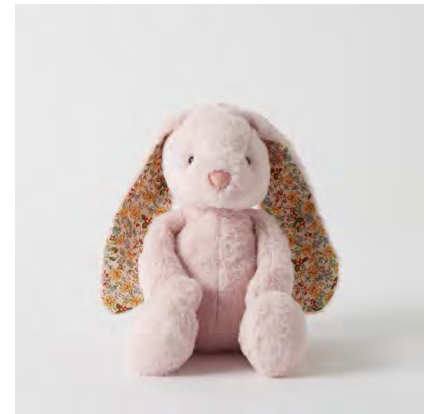

\$11.25 MOQ 6

Jiggle & Giggle Pink Bunny Comforter

Polyester
W16 x H31 x D9cm

JCBC323

\$14.35 MOQ 4

Jiggle & Giggle Floral Pink Bunny Medium

Polyester
W21 x H35 x D13cm

JCST537