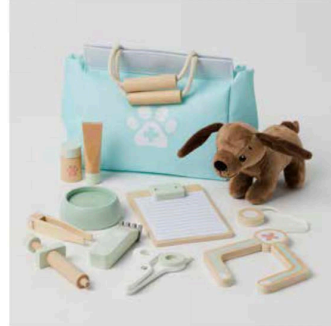

Jiggle & Giggle Plush Puppy
Take-Me-Home Backpack

Polyester
W22 x H26 x D8cm **WTBP103**

\$19.80 MOQ 2 

Jiggle & Giggle Luna Corgi

Polyester
W31 x H24 x D13cm **JCST438**

\$19.52 MOQ 3 

Wooden Vet Play Set

MDF, Plywood
W55 x H31 x D43cm **NAWT741**