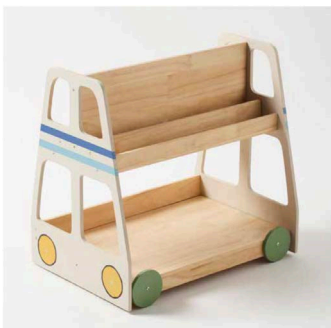

Jiggle & Giggle Bus Double-Sided Kids Bookshelf

Requires assembly, Pine Wood
W35 x H48 x D50cm
TDFN003

$54.50 MOQ 1
9 315537 113675