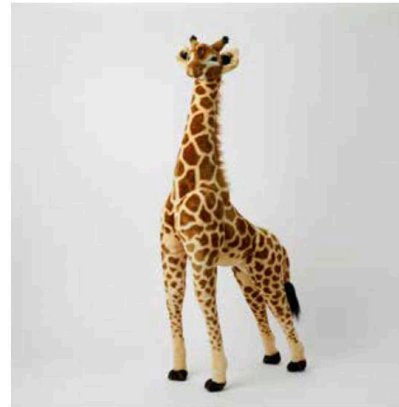

Jiggle & Giggle Zambezi Knitted Baby Blanket

Cotton
W80 x H100 x D0.5cm

UNBL018

\$34.95 MOQ 2

Noah's Ark Shape Sorter

Beech Wood
W27.5 x H22 x D14cm

NAWT047

\$29.25 MOQ 4

Jiggle & Giggle Mushroom Bouclé Kids Stool - Rust

MDF, Polyester
W30 x H27 x D30cm

TDFN0080G

\$39.90 MOQ 1

Jiggle & Giggle Animals Friends Kids Rug

Cotton
W110 x H110 x D0.5cm

PPDE102

\$54.50 MOQ 1

Jiggle & Giggle Plush Kids Pouf - Mustard

Polyester, PU
W40 x H25 x D40cm

TDFN010MU

\$34.95 MOQ 1

Jiggle & Giggle Giant Standing Giraffe

Poly-fil Plush, Steel Frame
W30 x H140 x D68cm

WYGA600

\$149.98 MOQ 2