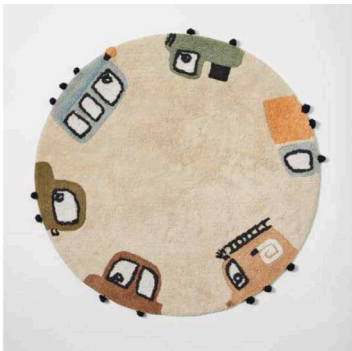

Jiggle & Giggle Busy Cars Kids Rug

Cotton
W110 x H110 x D0.5cm
PPDE105

$65.95 MoQ 1