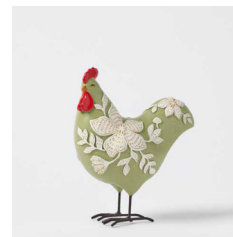

Benjamin Sculpture

Resin
W18 x H23 x D8.5cm

HBSC054

$18.16 MOQ 2