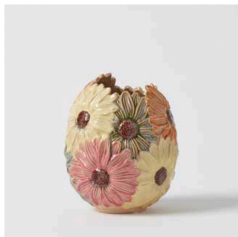

Florelle Vase - Multi

Stoneware
W18.5 x H23 x D18.5cm

YGVS001ML

$31.80 MOQ 2