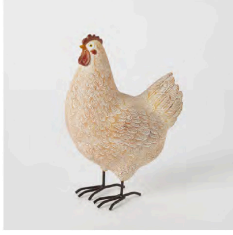

Hennifer Sculpture

Resin W17 x D10 x H22.5cm **HBSC017**

$19.98 MOQ 2